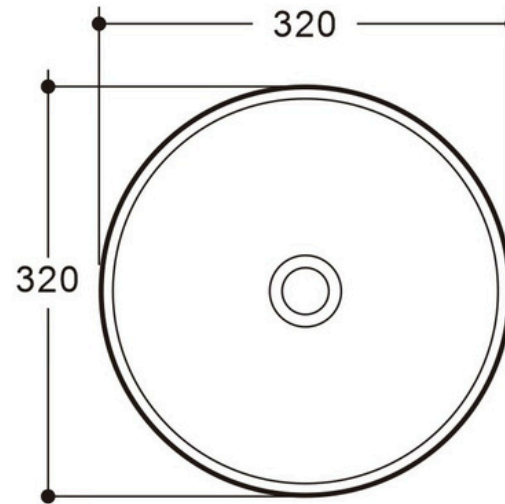

Boston

Above Counter Basin
Gloss White

Gloss
White

Features

- Gloss white finish
- No tap hole
- Elegant modern design
- Above counter installation
- Premium vitreous China
- Hygienic & easy to maintain

Cleaning & Care