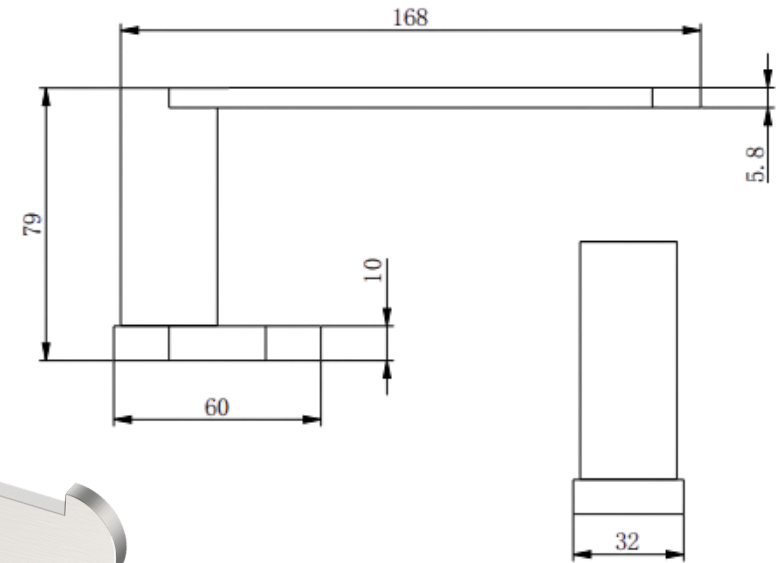

Burleigh

Toilet Roll Holder

Features

- PVD finish
- Fully concealed fixings
- Made from 304 stainless steel

Cleaning & Care

- Clean regularly using a microfiber cloth with mild soapy water.
- In areas with heavy pollution or near the coast, we recommend cleaning 2-3 times per week.
- Avoid harsh detergents, bleach, cream cleaners, or citrus-based products, as these can damage the surface.
- Wipe gently using one-direction strokes; do not apply excessive pressure.