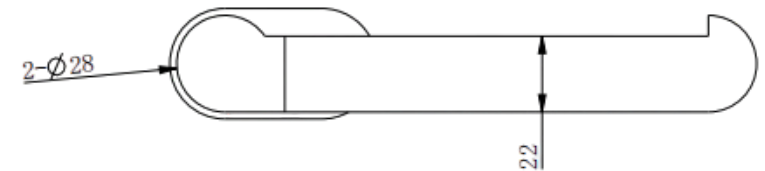

Burleigh

Toilet Roll Holder

Features

- PVD finish
- Fully concealed fixings
- Made from 304 stainless steel

Cleaning & Care

- Clean regularly using a microfiber cloth with mild soapy water.
- In areas with heavy pollution or near the coast, we recommend cleaning 2-3 times per week.
- Avoid harsh detergents, bleach, cream cleaners, or citrus-based products, as these can damage the surface.
- Wipe gently using one-direction strokes; do not apply excessive pressure.