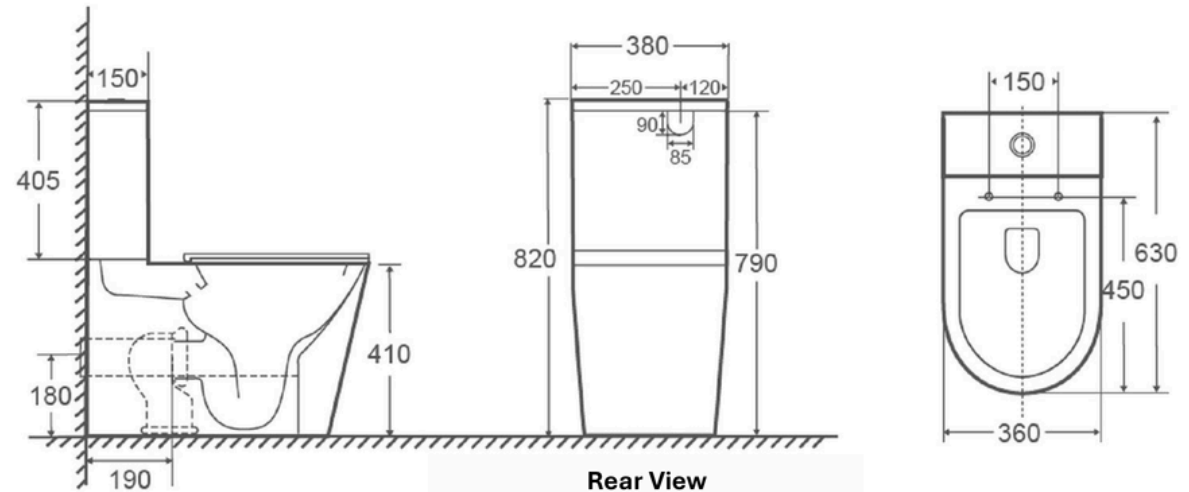

Currumbin

Back to Wall Toilet Suite

Features

- Gloss white finish
- Soft-close seat included
- Premium vitreous China
- Tornado flush
- S-trap or P-trap configuration
- Hygienic & easy to maintain

Cleaning & Care