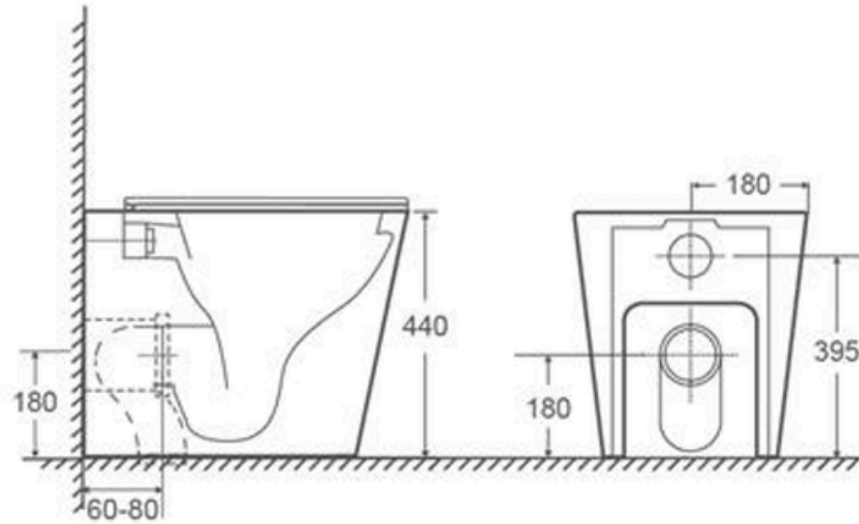

Currumbin

Wall Faced Toilet Suite

Features

- Gloss white finish
- Inwall cistern design
- Soft-close seat included
- Premium vitreous China
- Tornado flush
- S-trap or P-trap configuration
- Hygienic & easy to maintain