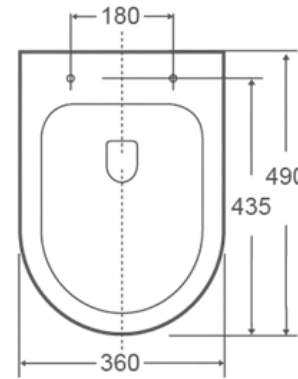

Currumbin

Wall Hung Toilet Suite

Features

- Gloss white finish
- Inwall cistern design (includes mounting screws)
- Soft-close seat included
- Premium vitreous China
- Tornado flush
- S-trap or P-trap configuration
- Hygienic & easy to maintain