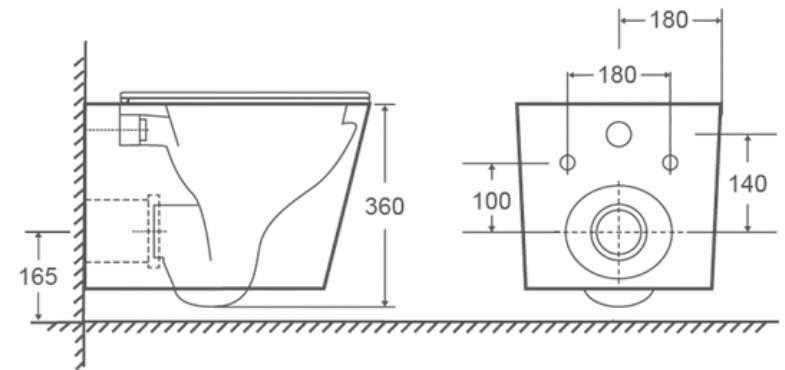

Currumbin

Wall Hung Toilet Suite

Features

- Gloss white finish
- Inwall cistern design (includes mounting screws)
- Soft-close seat included
- Premium vitreous China
- Tornado flush
- S-trap or P-trap configuration
- Hygienic & easy to maintain