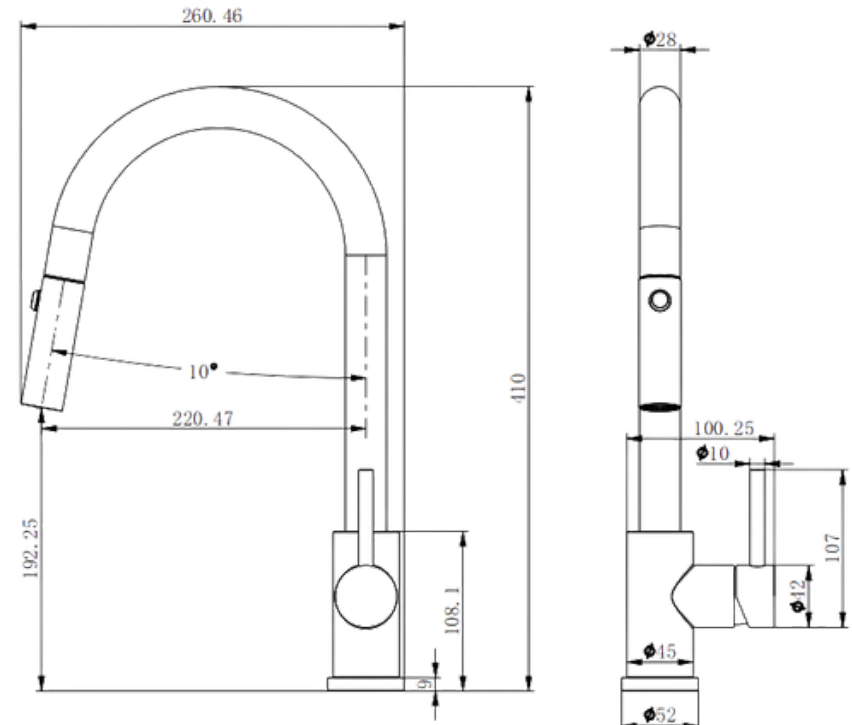

## Features

- PVD finish
- Designed for kitchen and laundry application
- Round pin lever handle
- Gooseneck outlet
- Swivel function
- Made from 304 stainless steel
- Swiss engineered