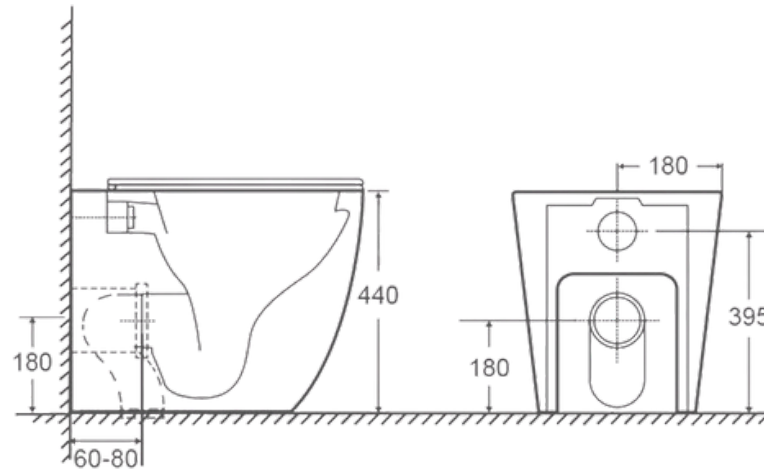

Kuro

Wall Faced Toilet Suite

Features

- Gloss white finish
- Inwall cistern design
- Soft-close seat included
- Premium vitreous China
- Tornado flush
- S-trap or P-trap configuration
- Hygienic & easy to maintain