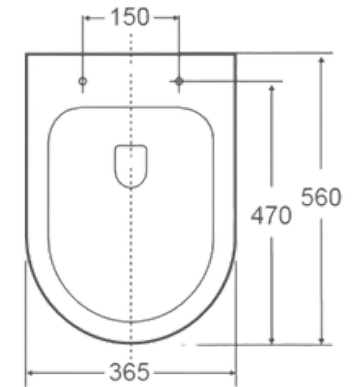

Kuro

Wall Faced Toilet Suite

Features

- Gloss white finish
- Inwall cistern design
- Soft-close seat included
- Premium vitreous China
- Tornado flush
- S-trap or P-trap configuration
- Hygienic & easy to maintain