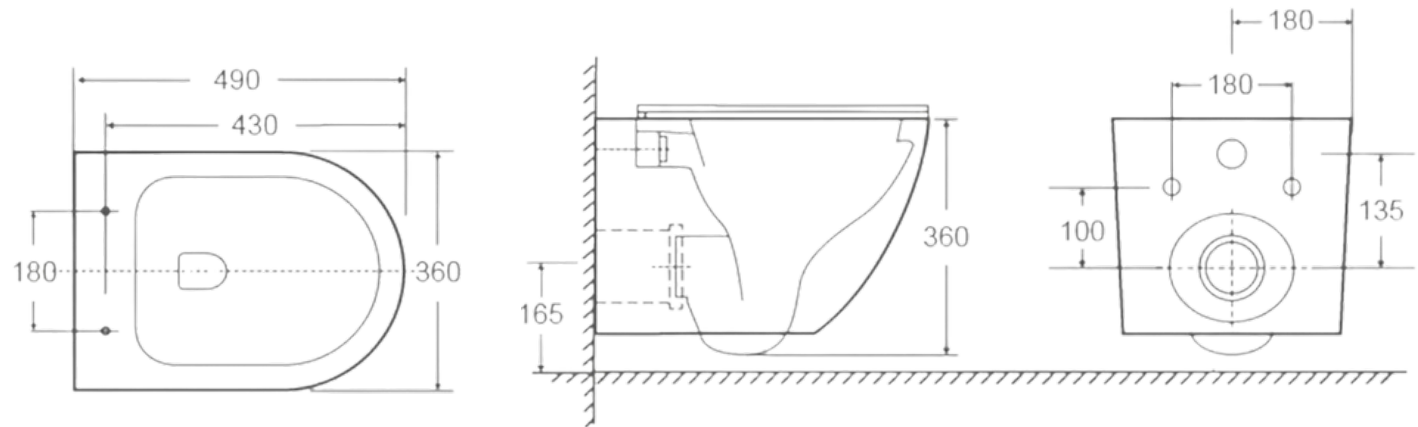

Kuro

Wall Hung Toilet Suite

Features

- Gloss white finish
- Inwall cistern design (Includes mounting screws)
- Soft-close seat included
- Premium vitreous China
- Tornado flush
- P-trap configuration
- Hygienic & easy to maintain