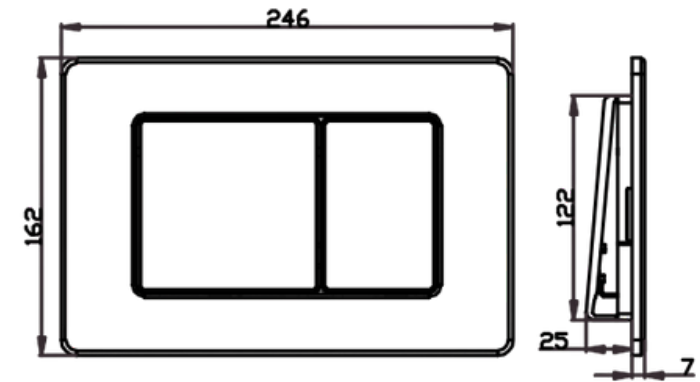

Sofia

Flush Plate Rectangle Button

Features

- For use with Sofia Interiors in-wall cistern
- Made from 304 stainless steel
- Dual flush functionality
- Sleek rectangle button design

Cleaning & Care

- Clean regularly using a microfiber cloth with mild soapy water.
- Avoid harsh detergents, bleach, cream cleaners, or citrus-based products, as these can damage the surface.
- Wipe gently using one-direction strokes; do not apply excessive pressure.