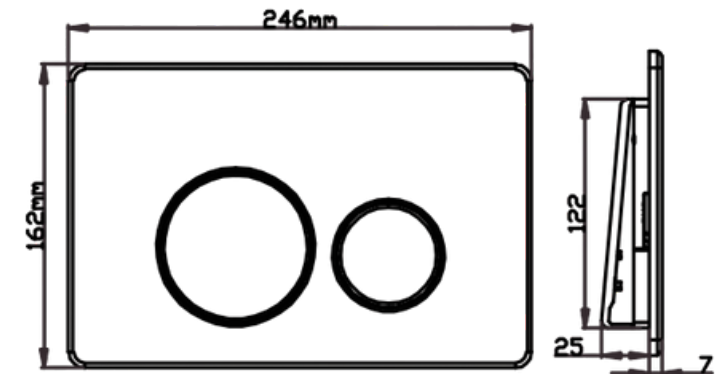

Sofia

Flush Plate Round Button

Features

- For use with Sofia Interiors in-wall cistern
- Made from 304 stainless steel
- Dual flush functionality
- Sleek round button design

Cleaning & Care

- Clean regularly using a microfiber cloth with mild soapy water.
- Avoid harsh detergents, bleach, cream cleaners, or citrus-based products, as these can damage the surface.
- Wipe gently using one-direction strokes; do not apply excessive pressure.