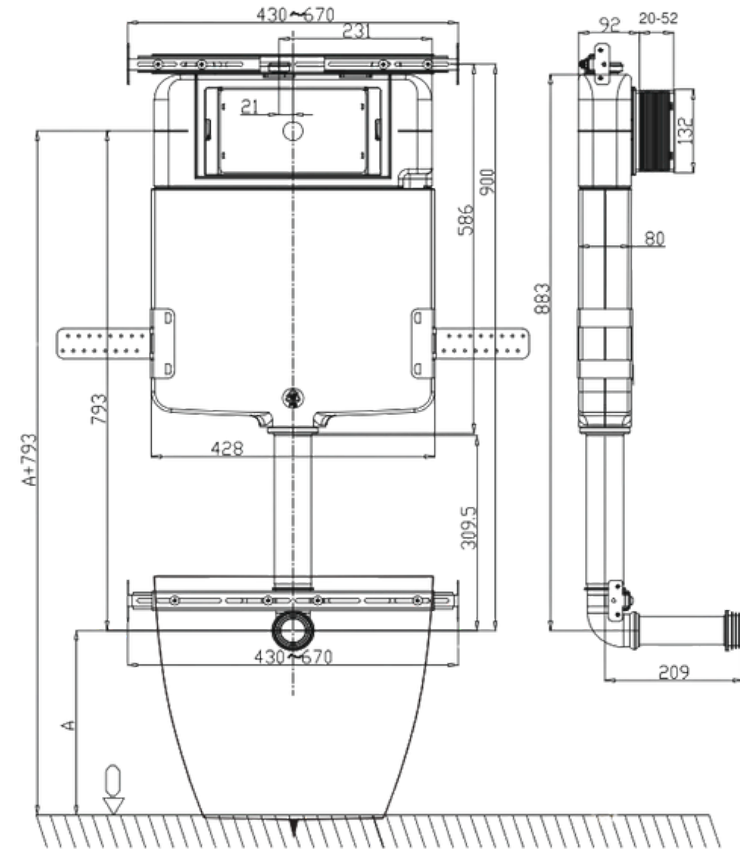

Sofia

In-Wall Cistern

Features

- Suits all floor mounted Sofia toilet pans
- Dual flush functionality
- Compact design