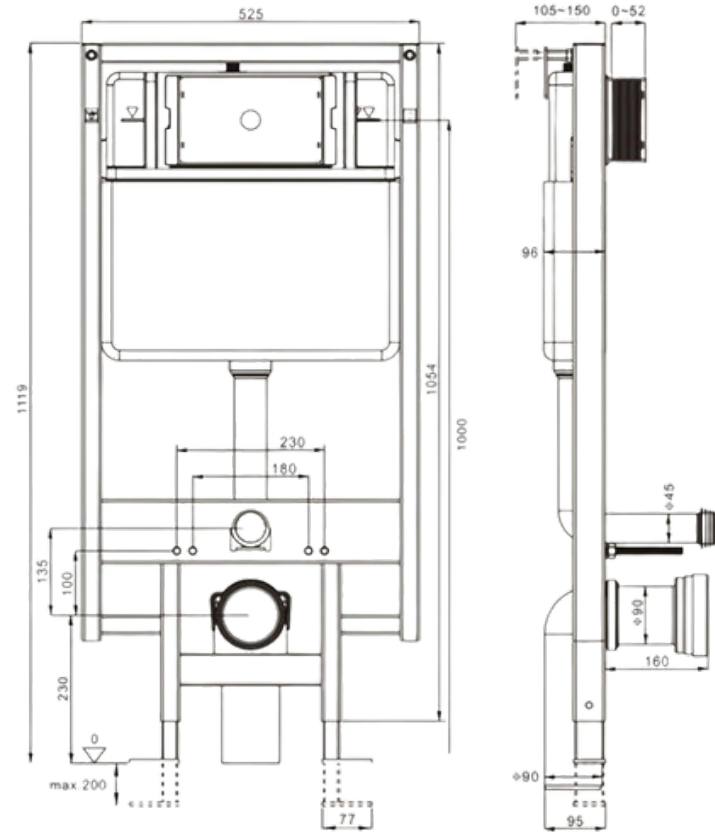

Sofia

Wall Hung In-Wall Cistern

Features

- Suits all wall mounted Sofia toilet pans
- Dual flush functionality
- Weight rating 400kg
- Fits 90mm stud wall